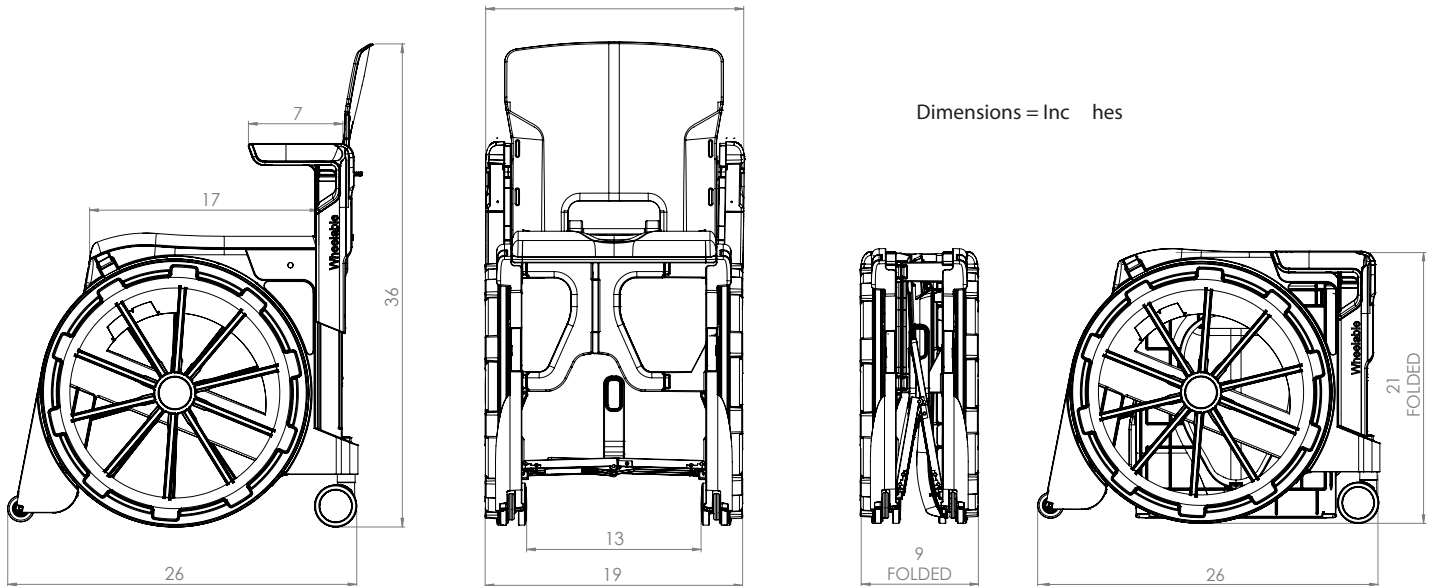

ShowerTravel

This folding chair stows away in a convenient carry case. It is very light, weighing in at only 25 lbs. and is constructed of water-resistant materials which make it durable, sanitary, and easy to clean. A commode and shower chair designed with travel in mind. It opens up in three easy steps and has collapsible arm rests. Rear suspension makes for an easier experience over short 1" thresholds. Anti tip forward wheels prevent the user from ever tipping forward. Rear suspension prevents the user from ever tipping backwards. There are also hand brakes which keep it locked in place. These highlighted features make the WheelAble by ShowerTravel a safe and sturdy shower solution. This comfortable and compact chair makes it the ideal companion in tight spaces.

Note: Accessories not included

Awarded best new product at
TRAVELABILITY
SUMMIT

Learn more about ShowerTravel

Scan the QR code with camera or visit
www.solutionbased.com/collections/showertravel

Product features:

- Maximum weight capacity: 280lbs
- Product weight: 25lbs
- Commode System and Shower Chair
- Easily foldable
- Travel Friendly
- Rolls over most standard toilets
- Tool-free assembly
- No rust- All water-resistant material
- Low maintenance
- Collapsible arms
- Adjustable footrest