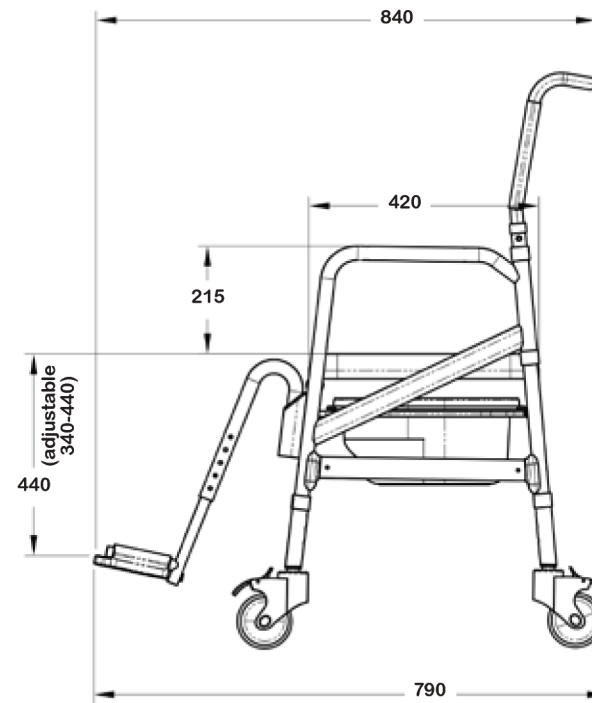

# SB7e

Dimensions = Millimetres

## Product features:

- Weight capacity - 120kg
- Rolls over most standard toilets
- Arms - Fixed
- Height - Adjustable
- Footrests - Removable and swing away, height adjustable
- No rust aluminum frame (Grade 6061 T6)
- Stainless steel parts and hardware (Grade 304)
- Caster Wheels - 100mm 4 x locking
- Commode system
- Tool free assembly and easy fold down