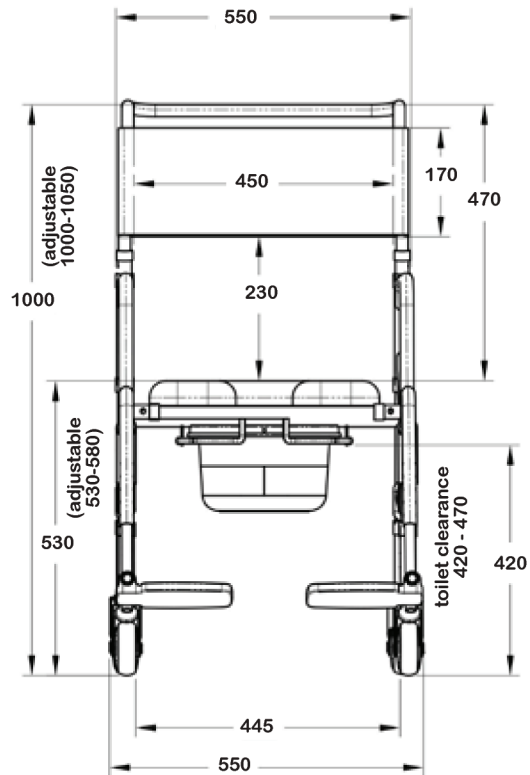

# SB7e

Dimensions = Millimetres

## Product features:

- Weight capacity - 120kg
- Rolls over most standard toilets
- Arms - Fixed
- Height - Adjustable
- Footrests - Removable and swing away, height adjustable
- No rust aluminum frame (Grade 6061 T6)
- Stainless steel parts and hardware (Grade 304)
- Caster Wheels - 100mm 4 x locking
- Commode system
- Tool free assembly and easy fold down